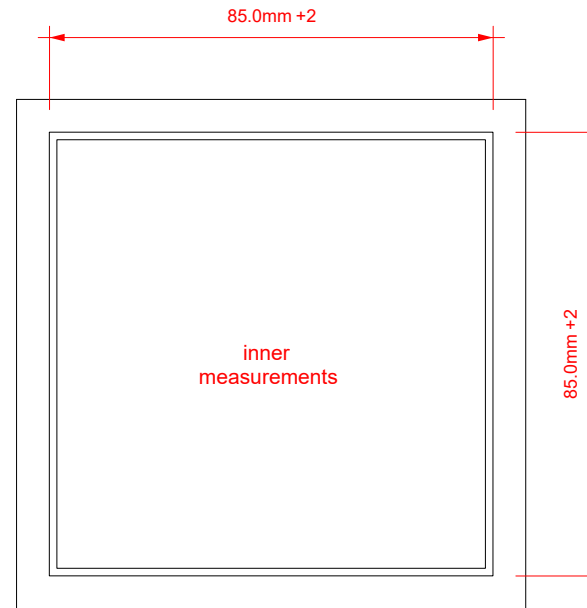

DECOR WALTHER®

Since 1973

illustration of the final product
(in combination with another product)

Top view

Front view

BROWNIE UB

MASSZEICHNUNG
DIMENSIONAL DRAWING
DESSIN DIMENSIONNEL
DISEGNO DIMENSIONALE

23 March 2026 / IS
M 1:1.5